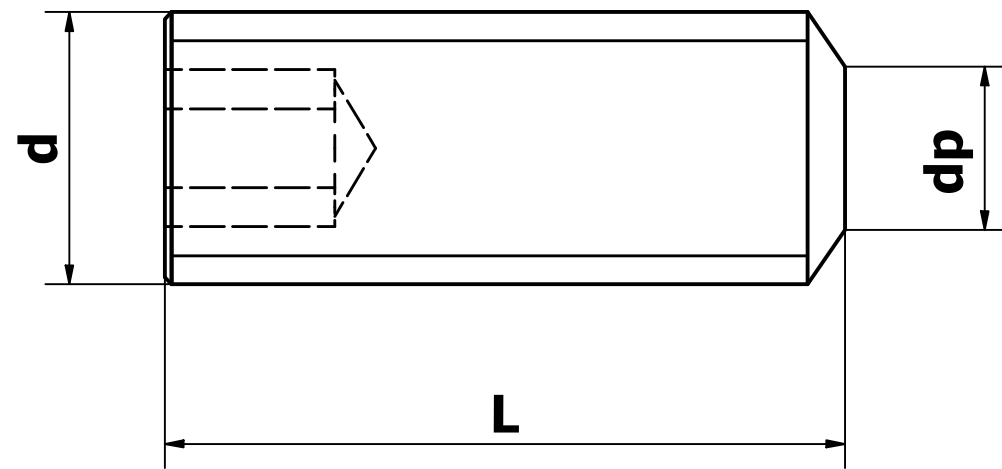

Do not scale

Date	4/29/2021	 An Dong, An Duong, Hai Phong http://baoanjsc.com.vn	Vị trí lục giác đầu bằng	Material: 201
Drawn	Pham Huu Tu		Drawing No.	Weight: N/A
Check	Phung Duy Duc		BAC-PTKC33610	Format: A3
Quality Control			FE	
		Replace by		